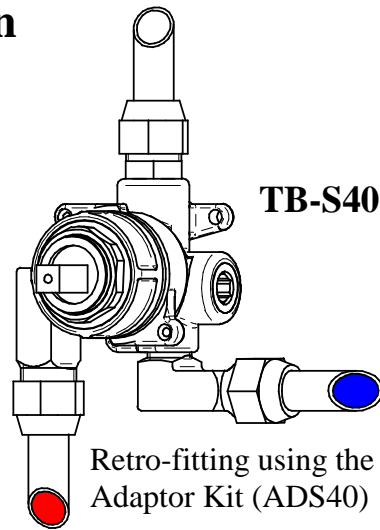

TOPLISS

April 2008

TB-S40 Ceramic Pipework Options

Replacement Option

TB2 - TB10 Pipework

TB-S40

Retro-fitting using the Adaptor Kit (ADS40)

New Installations

TB-S40